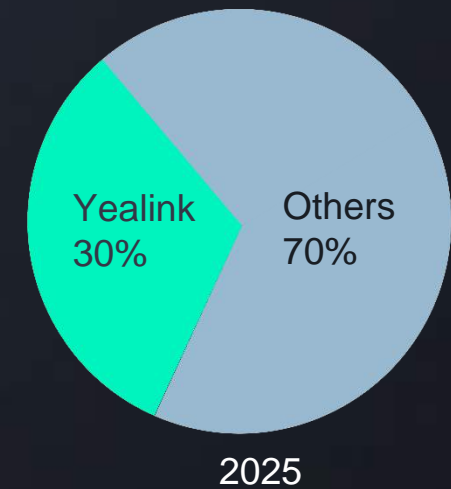

Why Yealink Headsets – Great Applause from Market

Great Success in
WH6X DECT Headsets

For Yealink:

- Successfully ranked among the industry's top headset manufacturers

For Yealink Distributor:

- Expand sales product categories, provide more complete products and services, and improve customer stickiness
- Expand sales channels and drive the rapid development of overall performance