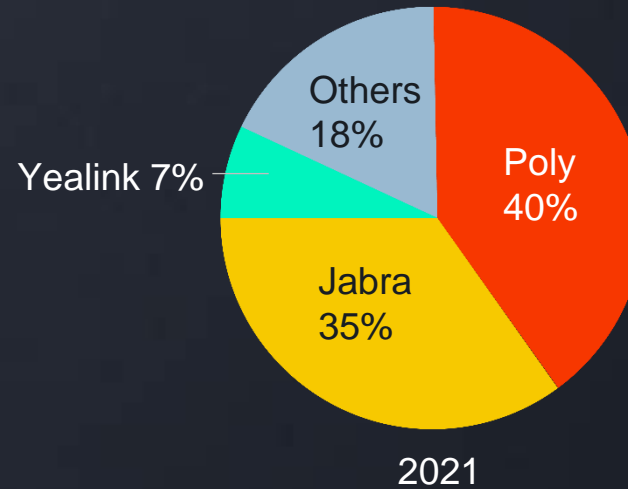

Why Yealink Headsets – Great Applause from Market

Great Success in
WH6X DECT Headsets

For Yealink:

- Successfully ranked among the industry's top headset manufacturers

For Yealink Distributor:

- Expand sales product categories, provide more complete products and services, and improve customer stickiness
- Expand sales channels and drive the rapid development of overall performance