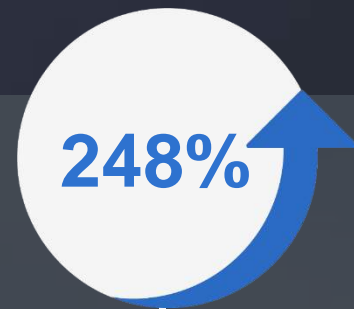

Why Yealink Headsets – Top Strategic Product Line

Yealink's personal collaboration device business has grown rapidly.
Business Headset is **already one of the three strategy product lines** in Yealink.

2019

- Headsets are provided as accessories