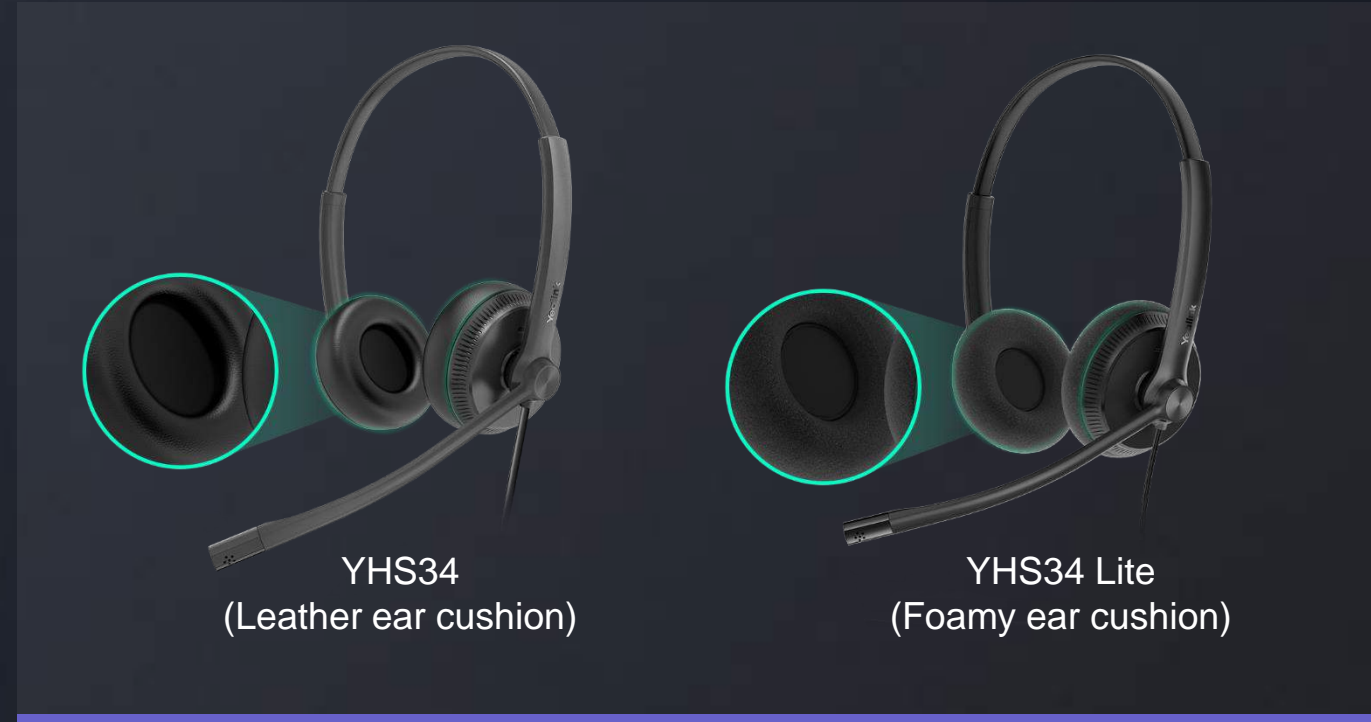

YHS34
(Leather ear cushion)

YHS34 Lite
(Foamy ear cushion)

The over-the-head wearing style, ultra-lightweight materials, and bio-mimetic protein-based leather ear cushions make your head and ears feel relaxed. Its ergonomic design enables the YHS36/YHS34/YHS34 Lite comfortable enough for long conference calls and all day use.